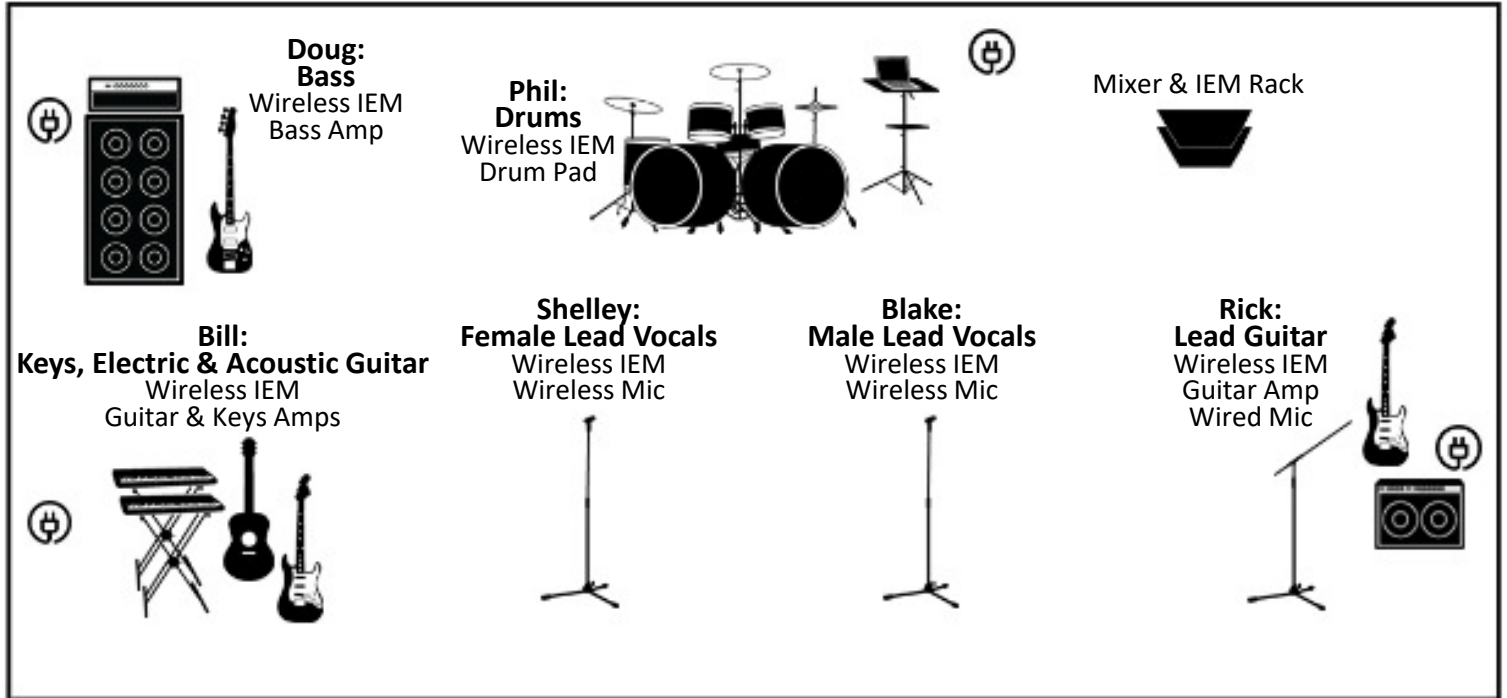

BLUE STAR STEEL

INPUT LIST

1	BLAKE VOCAL	9	KEYS 2 - UPPER	17	TOM 4	25	
2	RICK VOCAL	10	DRUM PAD	18		26	
3	SHELLEY VOCAL	11	KICK	19			
4	LEAD GUITAR (RICK)	12	SNARE	20		28	
5	RYTHYM GUITAR (BILL)	13	HATS	21		29	
6	ACOUSTIC GUITAR (BILL)	14	TOM 1	22		30	
7	BASS	15	TOM 2	23		31	
8	KEYS - LOWER (BILL)	16	TOM 3	24		32	

NOTES

CENTER STAGE: DRUMS
 UPSTAGE STAGE LEFT: BASS
 DOWNSTAGE STAGE LEFT: KEYS, RYTHYM & ACOUSTIC GUITARS
 DOWNSTAGE CENTER LEFT: SHELLEY VOCAL
 DOWNSTAGE CENTER RIGHT: BLAKE VOCAL
 DOWNSTAGE STAGE RIGHT: RICK VOCAL & LEAD GUITAR
 UPSTAGE STAGE RIGHT: IN EAR MONITOR RACK